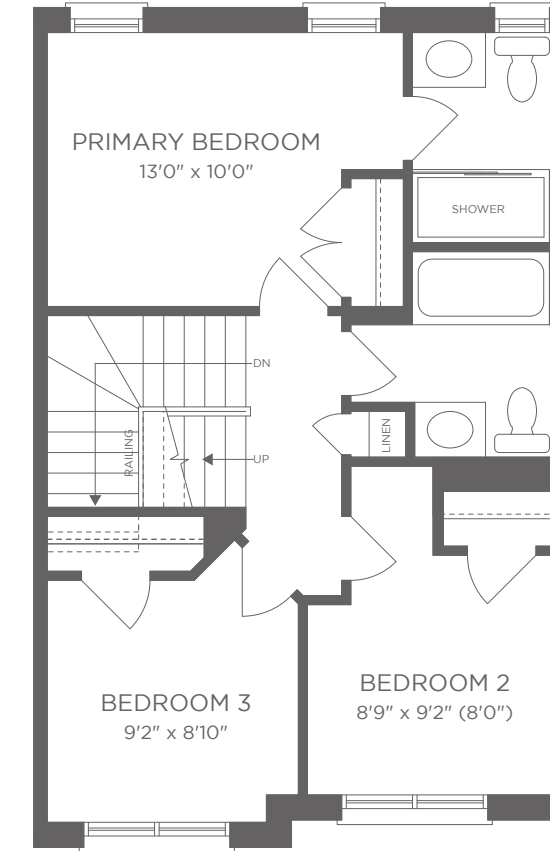

SECOND FLOOR