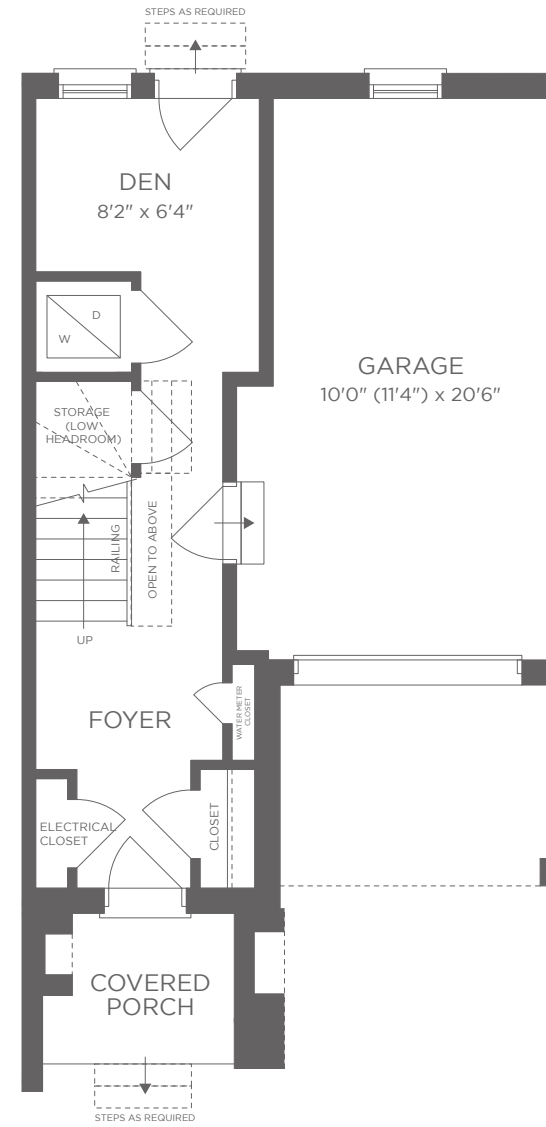

GROUND FLOOR