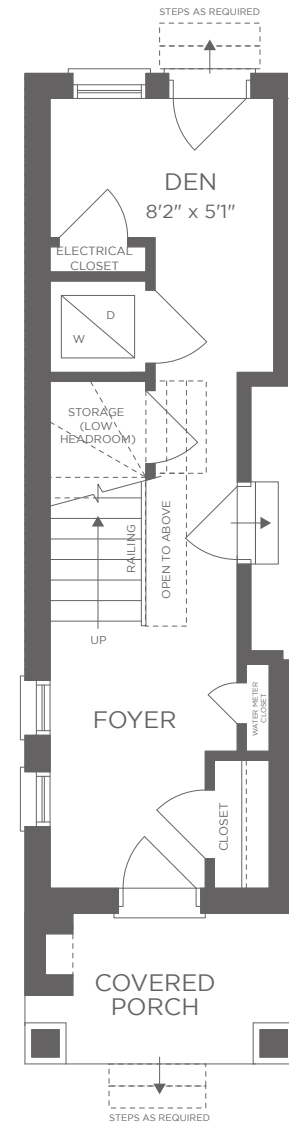

CAMELLIA

3 Bedroom | 2.5 Bathroom

INTERIOR UNIT

Suite	1601
Terrace	399
Total	2000 Square Feet

END UNIT

Suite	1644
Terrace	387
Total	2031 Square Feet

GROUND FLOOR - END UNIT