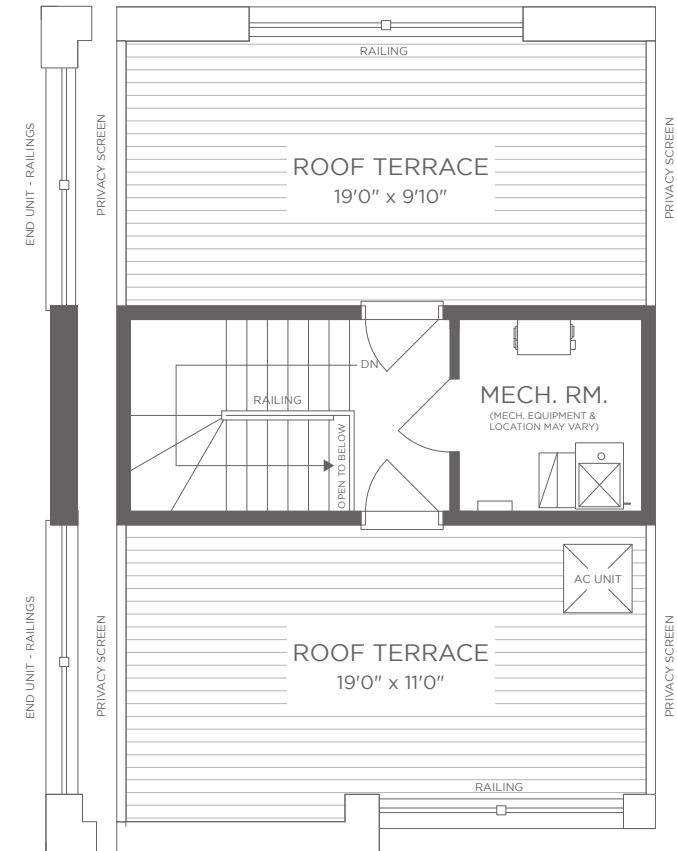

ROOFTOP TERRACE