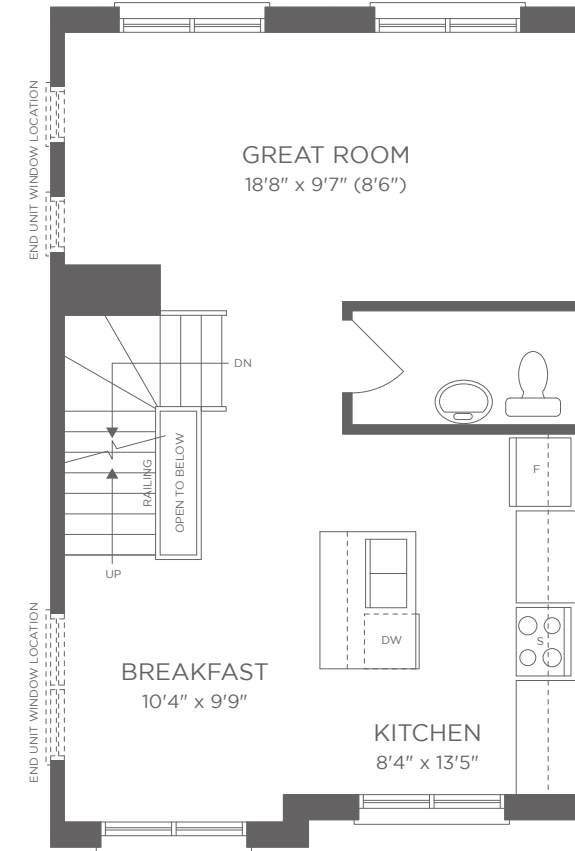

CAMELLIA

3 Bedroom | 2.5 Bathroom

INTERIOR UNIT

Suite	1601
Terrace	399
Total	2000 Square Feet

END UNIT

Suite	1644
Terrace	387
Total	2031 Square Feet

MAIN FLOOR

SECOND FLOOR

ROOFTOP TERRACE