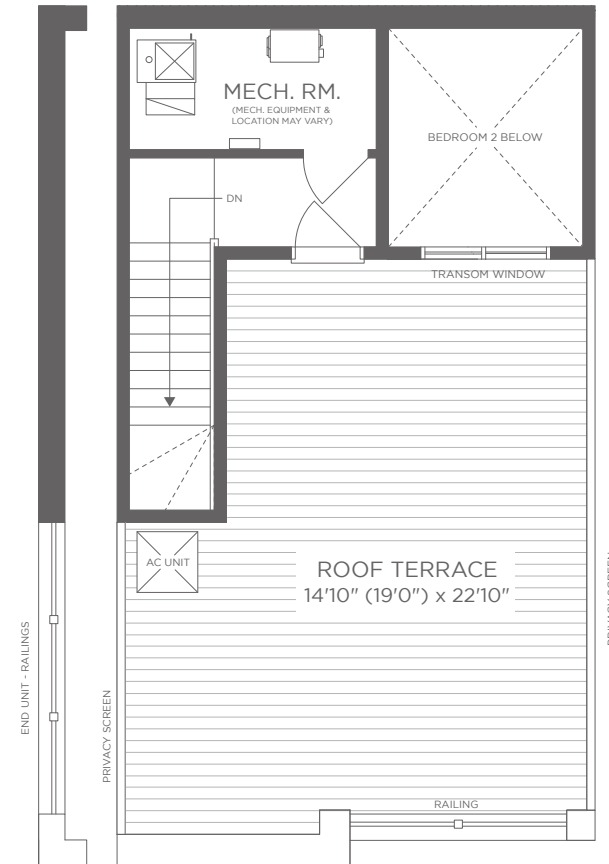

BRYNN

3 Bedroom | 2.5 Bathroom

INTERIOR UNIT

Suite	1923
Terrace	409
Total	2332 Square Feet

END UNIT

Suite	1975
Terrace	402
Total	2377 Square Feet

Plans and specifications are subject to change without notice. Actual usable floor space may vary from stated floor area. Illustrations are artists concept only and may show optional features not included in base price. See sales representative for more information. E. & O. E.

GROUND FLOOR - END UNIT

GROUND FLOOR

MAIN FLOOR

SECOND FLOOR

ROOFTOP TERRACE