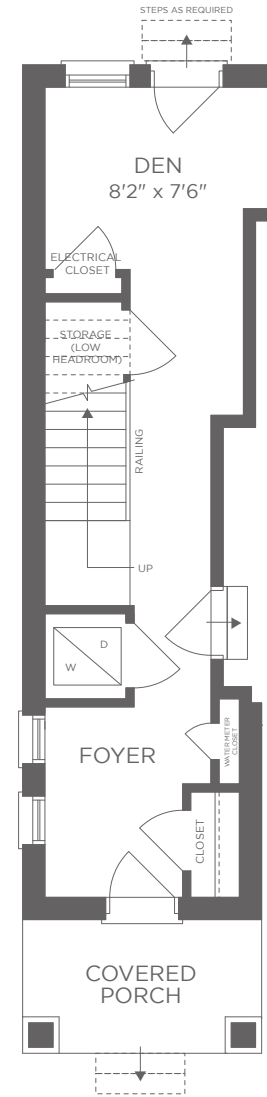

BRYNN

3 Bedroom | 2.5 Bathroom

INTERIOR UNIT

Suite	1923
Terrace	409
Total	2332 Square Feet

END UNIT

Suite	1975
Terrace	402
Total	2377 Square Feet

Plans and specifications are subject to change without notice. Actual usable floor space may vary from stated floor area. Illustrations are artists concept only and may show optional features not included in base price. See sales representative for more information. E. & O. E.

GROUND FLOOR - END UNIT

GROUND FLOOR

MAIN FLOOR

SECOND FLOOR

ROOFTOP TERRACE