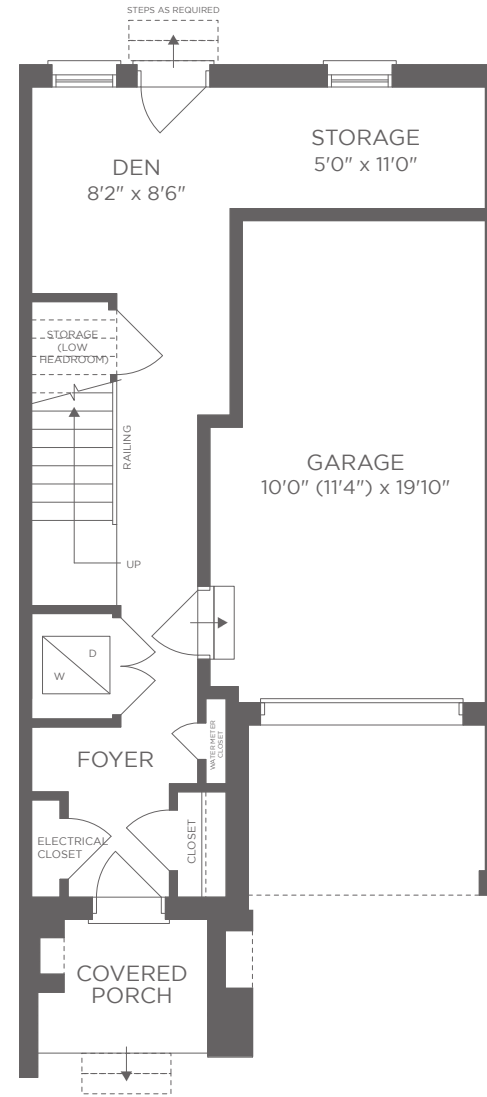

BRYNN

3 Bedroom | 2.5 Bathroom

INTERIOR UNIT

Suite	1923
Terrace	409
Total	2332 Square Feet

END UNIT

Suite	1975
Terrace	402
Total	2377 Square Feet

Plans and specifications are subject to change without notice. Actual usable floor space may vary from stated floor area. Illustrations are artists concept only and may show optional features not included in base price. See sales representative for more information. E. & O. E.

GROUND FLOOR - END UNIT

GROUND FLOOR

MAIN FLOOR

SECOND FLOOR

ROOFTOP TERRACE