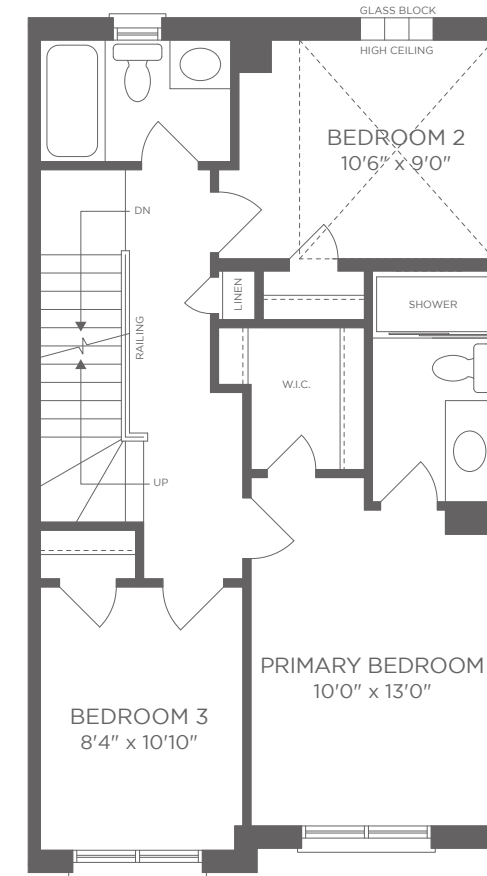

BRYNN

3 Bedroom | 2.5 Bathroom

INTERIOR UNIT

Suite	1923
Terrace	409
Total	2332 Square Feet

END UNIT

Suite	1975
Terrace	402
Total	2377 Square Feet

Plans and specifications are subject to change without notice. Actual usable floor space may vary from stated floor area. Illustrations are artists concept only and may show optional features not included in base price. See sales representative for more information. E. & O. E.

GROUND FLOOR - END UNIT

GROUND FLOOR

MAIN FLOOR

SECOND FLOOR

ROOFTOP TERRACE