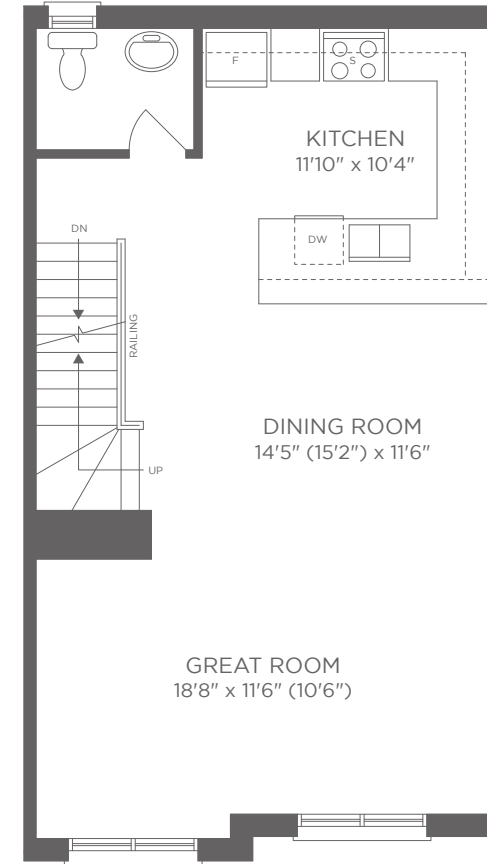

BRYNN

3 Bedroom | 2.5 Bathroom

INTERIOR UNIT

Suite	1923
Terrace	409
Total	2332 Square Feet

END UNIT

Suite	1975
Terrace	402
Total	2377 Square Feet

Plans and specifications are subject to change without notice. Actual usable floor space may vary from stated floor area. Illustrations are artists concept only and may show optional features not included in base price. See sales representative for more information. E. & O. E.

GROUND FLOOR - END UNIT

GROUND FLOOR

MAIN FLOOR

SECOND FLOOR

ROOFTOP TERRACE